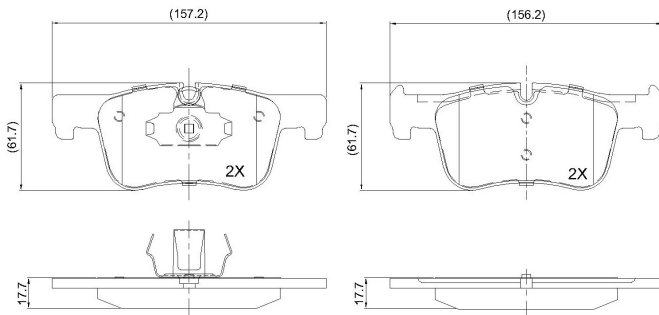

Make: SKODA

Model: FABIA Estate

Part Number: ADB02130

Vehicle Manufacturing/Engine:

ADB02130

Specifications

Fitting Position	:	Front
Model Date	:	10/2014->
Or. Caliper	:	
WVA	:	25681, 25682
FMSI	:	

Length	:	131.2
Width	:	52.2
Thickness	:	17.7