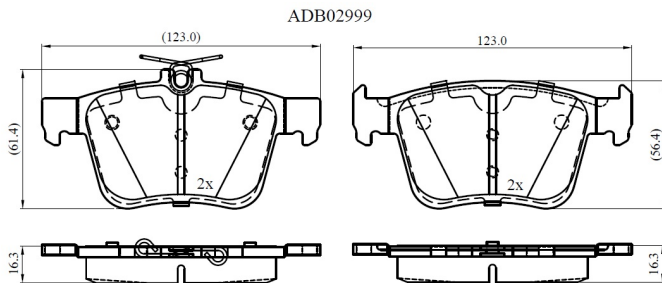

Make: SKODA

Model: KAROQ

Part Number: ADB02999

Vehicle Manufacturing/Engine:

Specifications

Fitting Position	:	Rear
Model Date	:	2017-
Or. Caliper	:	
WVA	:	25008
FMSI	:	
Length	:	
Width	:	

Thickness

: