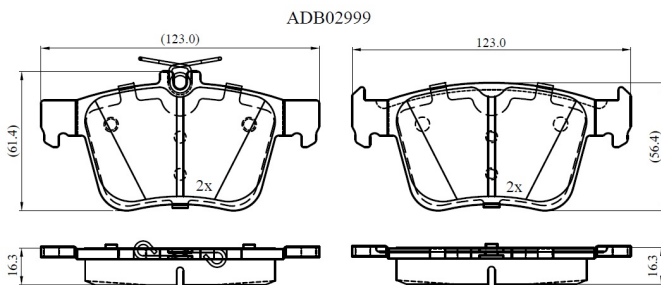

Make: SKODA

Model: KAROQ

Part Number: ADB02999

Vehicle Manufacturing/Engine:

Specifications

Fitting Position	:	Rear
Model Date	:	2019-
Or. Caliper	:	
WVA	:	25008
FMSI	:	
Length	:	
Width	:	

Thickness

: