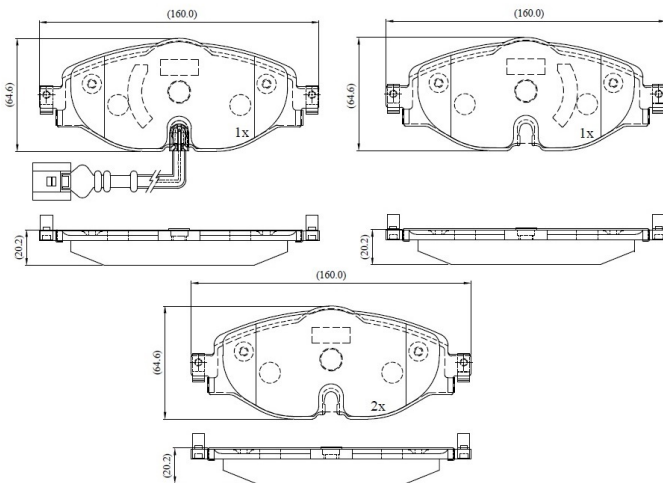

Make: SKODA

Model: OCTAVIA Combi

Part Number: ADB12158

Vehicle Manufacturing/Engine:

ADB12158

Specifications

Fitting Position	:	Front
Model Date	:	11/12-
Or. Caliper	:	TRW

WVA	:	25086, 25683,25727
FMSI	:	
Length	:	160
Width	:	64.6
Thickness	:	20.2