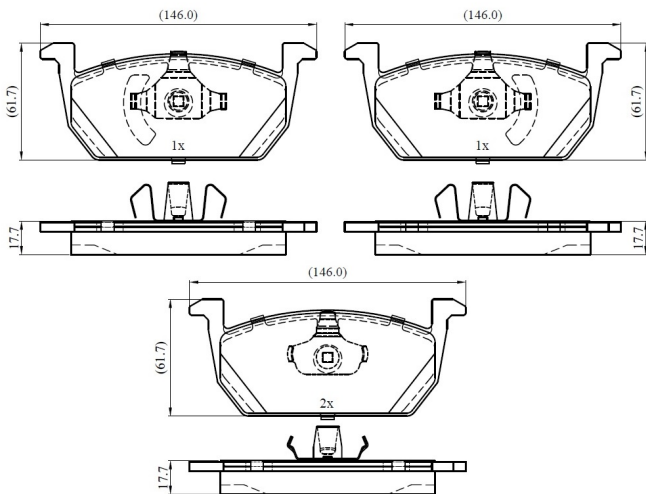

Make: SKODA

Model: SCALA

Part Number: ADB03272

Vehicle Manufacturing/Engine:

ADB03272

Specifications

Fitting Position	:	Front
Model Date	:	2019-

Or. Caliper	:	
WVA	:	22631
FMSI	:	
Length	:	146
Width	:	61.7
Thickness	:	17.7