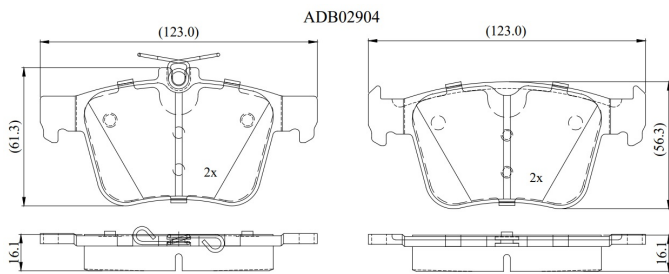

Make: SKODA

Model: SUPERB III

Part Number: ADB02904

Vehicle Manufacturing/Engine:

Specifications

Fitting Position	:	Rear
Model Date	:	2017-
Or. Caliper	:	
WVA	:	25009
FMSI	:	
Length	:	123
Width	:	61.3

Thickness

:

16.1