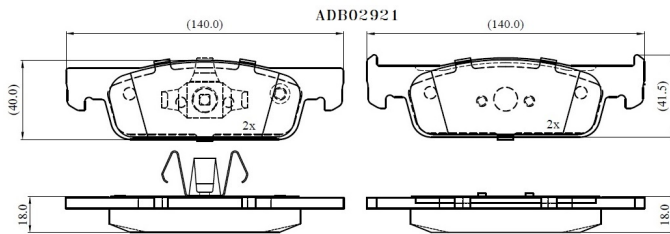

Make: SMART

Model: FORTWO Coupe

Part Number: ADB02921

Vehicle Manufacturing/Engine:

Specifications

Fitting Position	:	Front
Model Date	:	2014-
Or. Caliper	:	
WVA	:	25702
FMSI	:	
Length	:	140
Width	:	40.0/41.5

Thickness

:

18