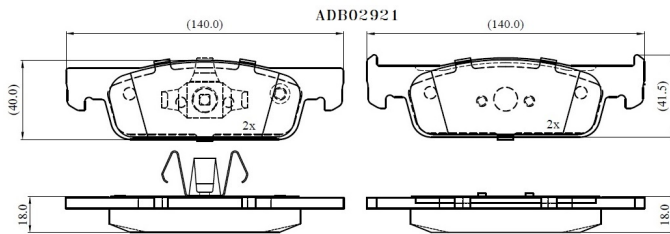

Make: SMART

Model: FORTWO Coupe

Part Number: ADB02921

Vehicle Manufacturing/Engine:

Specifications

Fitting Position	:	Front
Model Date	:	2016-
Or. Caliper	:	
WVA	:	25702
FMSI	:	
Length	:	140
Width	:	40.0/41.5

Thickness

:

18