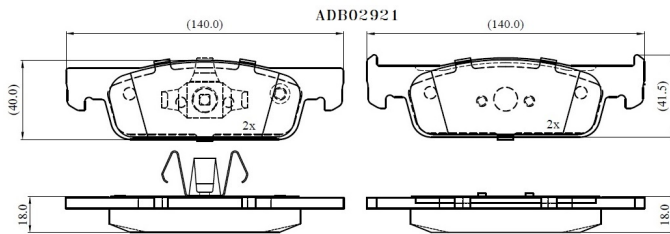

Make: SMART

Model: FORTWO Coupe

Part Number: ADB02921

Vehicle Manufacturing/Engine:

Specifications

| | | |
|-------------------------|---|-----------|
| Fitting Position | : | Front |
| Model Date | : | 2017- |
| Or. Caliper | : | |
| WVA | : | 25702 |
| FMSI | : | |
| Length | : | 140 |
| Width | : | 40.0/41.5 |

Thickness : 18