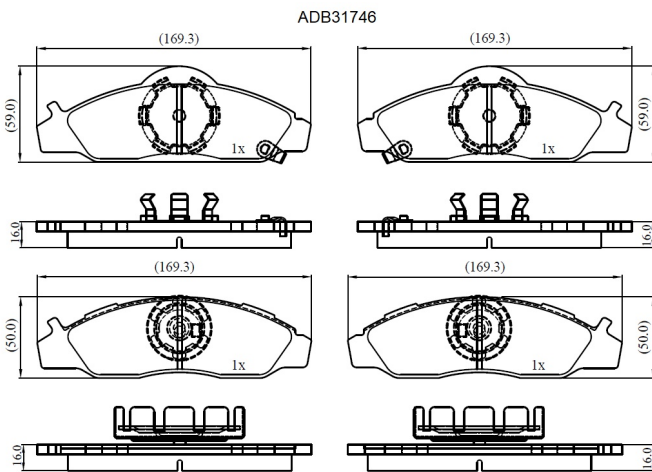

Make: SSANGYONG

Model: Korando Cabrio

Part Number: ADB31746

Vehicle Manufacturing/Engine:

Specifications

Fitting Position	:	Front
Model Date	:	01/99-->
Or. Caliper	:	TRW
WVA	:	23,23,02,32,31,23,232

FMSI	:	
Length	:	169.3
Width	:	59.0/50.0
Thickness	:	16