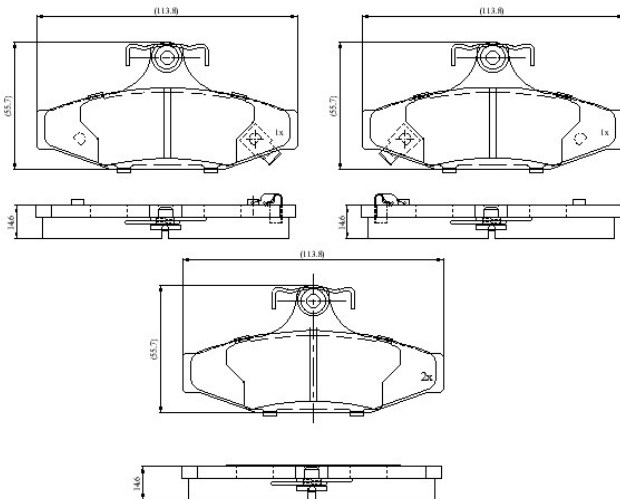

Make: SSANGYONG

Model: Korando

Part Number: ADB3586

Vehicle Manufacturing/Engine:

ADB3586

Specifications

Fitting Position	:	Rear
Model Date	:	05/97-05/99

Or. Caliper	:	Lucas
WVA	:	23242
FMSI	:	
Length	:	113.8
Width	:	55
Thickness	:	14.6