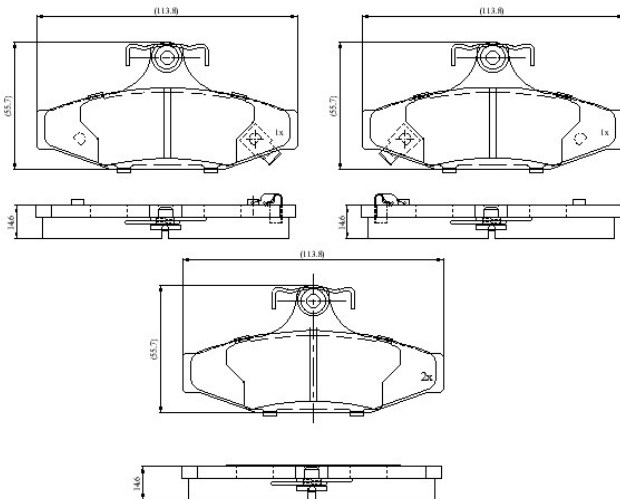

Make: SSANGYONG

Model: Musso

Part Number: ADB3586

Vehicle Manufacturing/Engine:

ADB3586

Specifications

Fitting Position	:	Rear
Model Date	:	05/95-05/99

Or. Caliper	:	Lucas
WVA	:	23242
FMSI	:	
Length	:	113.8
Width	:	55
Thickness	:	14.6