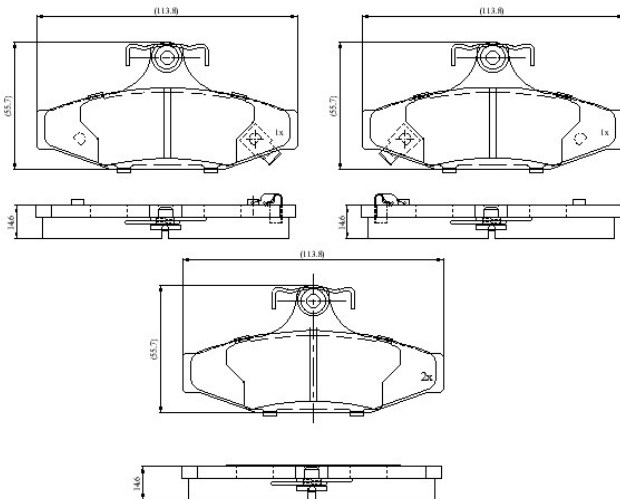

Make: SSANGYONG

Model: Musso

Part Number: ADB3586

Vehicle Manufacturing/Engine:

ADB3586

Specifications

Fitting Position	:	Rear
Model Date	:	05/97-05/99

Or. Caliper	:	Lucas
WVA	:	23242
FMSI	:	
Length	:	113.8
Width	:	55
Thickness	:	14.6