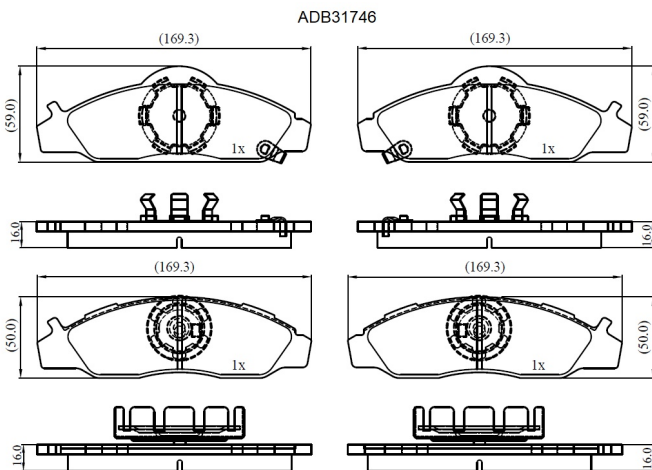

Make: SSANGYONG

Model: Musso

Part Number: ADB31746

Vehicle Manufacturing/Engine:

Specifications

Fitting Position	:	Front
Model Date	:	06/96-->
Or. Caliper	:	TRW
WVA	:	23,23,02,32,31,23,232

FMSI	:	
Length	:	169.3
Width	:	59.0/50.0
Thickness	:	16