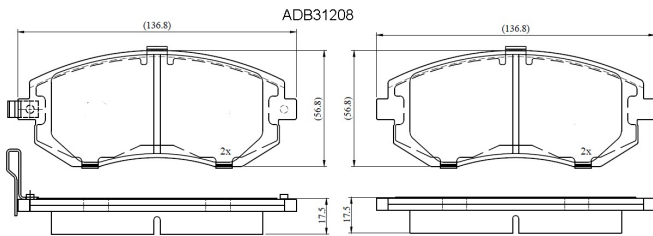

Make: SUBARU

Model: Impreza Estate (GD,GC)

Part Number: ADB31208

Vehicle Manufacturing/Engine:

Specifications

Fitting Position	:	Front
Model Date	:	12/02-->
Or. Caliper	:	Akebono
WVA	:	23,86,52,38,66,23,867
FMSI	:	
Length	:	136.8
Width	:	56.8

Thickness : 17.5