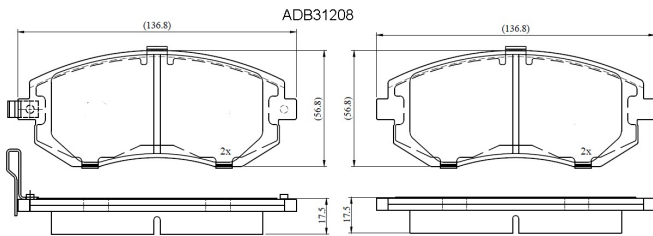

Make: SUBARU

Model: Impreza Estate (GD,GC)

Part Number: ADB31208

Vehicle Manufacturing/Engine:

Specifications

Fitting Position	:	Front
Model Date	:	09/05-->
Or. Caliper	:	Akebono
WVA	:	23,86,52,38,66,23,867
FMSI	:	
Length	:	136.8
Width	:	56.8

Thickness : 17.5