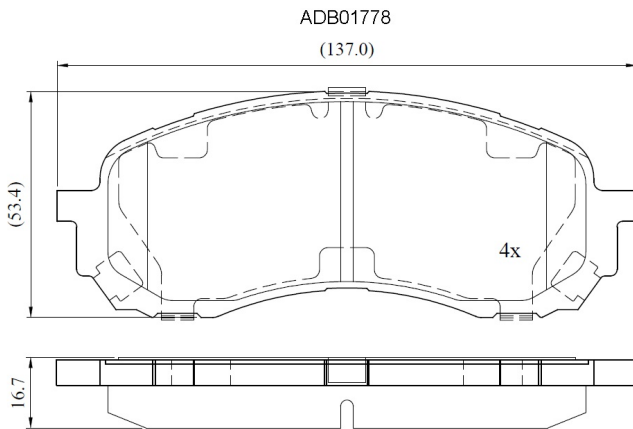

Make: SUBARU

Model: Impreza Estate

Part Number: ADB01778

Vehicle Manufacturing/Engine:

Specifications

Fitting Position	:	Front
Model Date	:	12/00->
Or. Caliper	:	Akebono
WVA	:	24372

FMSI	:	
Length	:	137
Width	:	53.4
Thickness	:	17.9