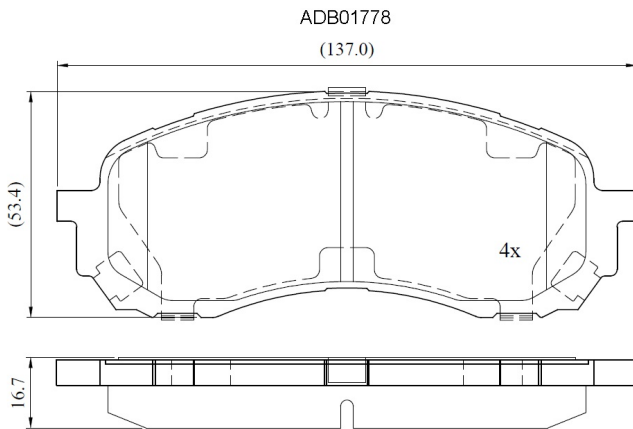

Make: SUBARU

Model: Impreza Saloon

Part Number: ADB01778

Vehicle Manufacturing/Engine:

Specifications

Fitting Position	:	Front
Model Date	:	12/00->
Or. Caliper	:	Akebono
WVA	:	24372

FMSI	:	
Length	:	137
Width	:	53.4
Thickness	:	17.9