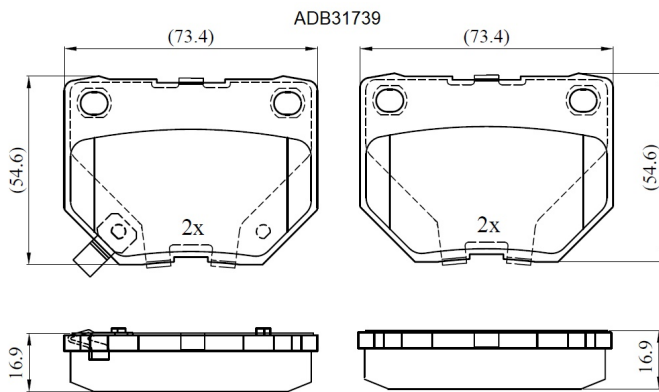

Make: SUBARU

Model: Impreza Saloon

Part Number: ADB31739

Vehicle Manufacturing/Engine:

Specifications

Fitting Position	:	Rear
Model Date	:	11/01-->
Or. Caliper	:	Brembo
WVA	:	2,33,81,23,382
FMSI	:	

Length	:	73.4
Width	:	54.6
Thickness	:	16.9