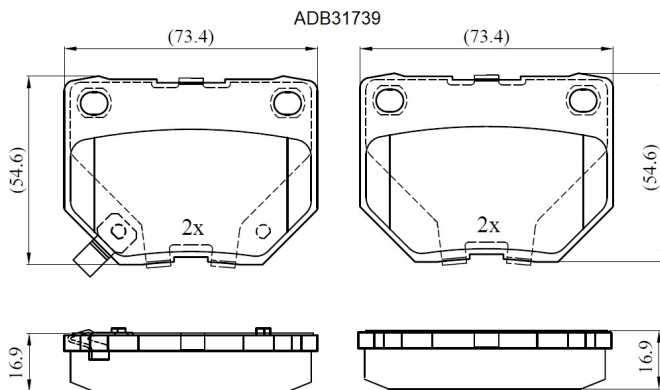

Make: SUBARU

Model: Impreza Saloon

Part Number: ADB31739

Vehicle Manufacturing/Engine:

Specifications

Fitting Position	:	Rear
Model Date	:	09/05-->
Or. Caliper	:	Brembo
WVA	:	2,33,81,23,382
FMSI	:	

Length	:	73.4
Width	:	54.6
Thickness	:	16.9