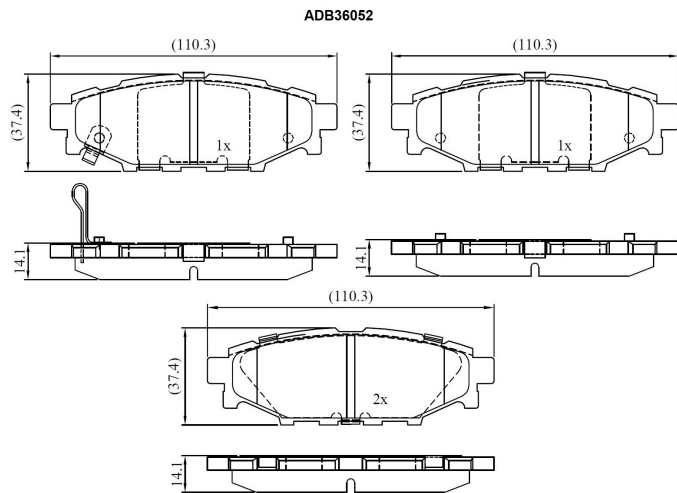

Make: SUBARU

Model: Impreza Saloon

Part Number: ADB36052

Vehicle Manufacturing/Engine:

Specifications

Fitting Position	:	Rear
Model Date	:	08-
Or. Caliper	:	

WVA	:	
FMSI	:	
Length	:	110.3
Width	:	37.5
Thickness	:	14.70/14.10