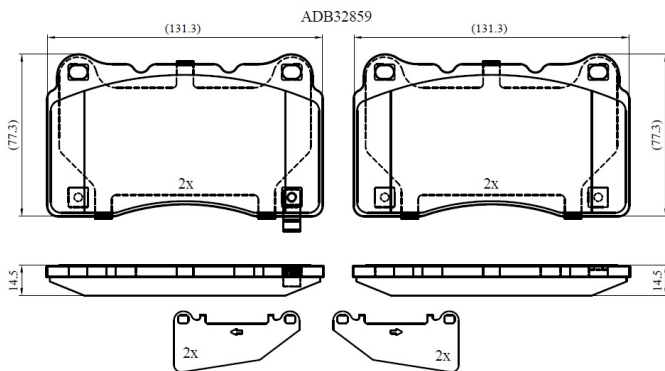

Make: SUBARU

Model: Impreza Saloon

Part Number: ADB32859

Vehicle Manufacturing/Engine:

Specifications

Fitting Position	:	Front
Model Date	:	2004-2005
Or. Caliper	:	
WVA	:	25,85,02,58,51,25,852
FMSI	:	

Length	:	131.8
Width	:	77
Thickness	:	14.8