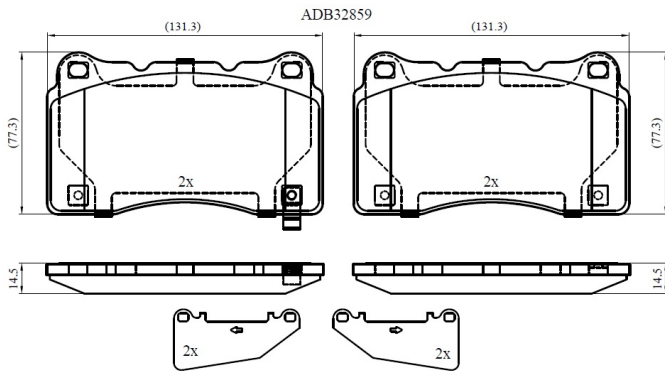

Make: SUBARU

Model: Impreza Saloon

Part Number: ADB32859

Vehicle Manufacturing/Engine:

Specifications

Fitting Position	:	Front
Model Date	:	2001-2005
Or. Caliper	:	
WVA	:	25,85,02,58,51,25,852
FMSI	:	

Length	:	131.8
Width	:	77
Thickness	:	14.8