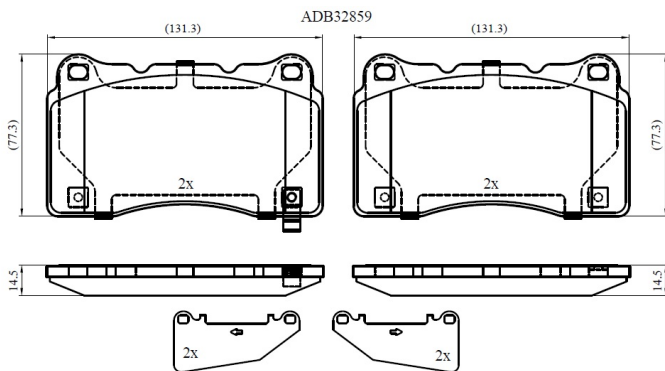

Make: SUBARU

Model: Impreza Saloon

Part Number: ADB32859

Vehicle Manufacturing/Engine:

Specifications

Fitting Position	:	Front
Model Date	:	2005-2007
Or. Caliper	:	
WVA	:	25,85,02,58,51,25,852
FMSI	:	

Length	:	131.8
Width	:	77
Thickness	:	14.8