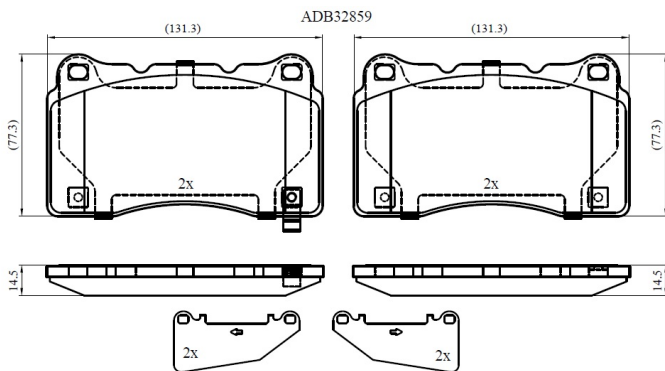

Make: SUBARU

Model: Impreza Saloon

Part Number: ADB32859

Vehicle Manufacturing/Engine:

Specifications

Fitting Position	:	Front
Model Date	:	2007-2007
Or. Caliper	:	
WVA	:	25,85,02,58,51,25,852
FMSI	:	

Length	:	131.8
Width	:	77
Thickness	:	14.8