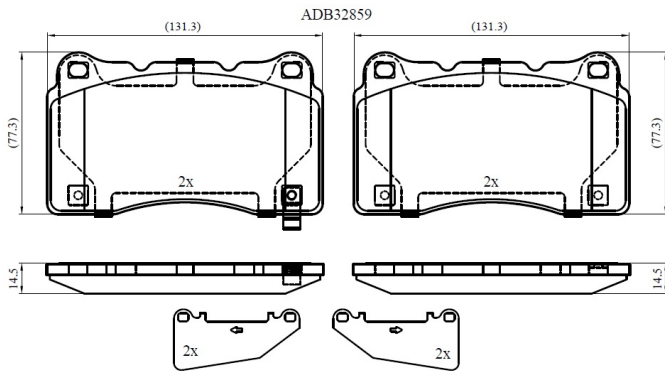

Make: SUBARU

Model: Impreza Saloon

Part Number: ADB32859

Vehicle Manufacturing/Engine:

Specifications

Fitting Position	:	Front
Model Date	:	2011-
Or. Caliper	:	
WVA	:	25,85,02,58,51,25,852
FMSI	:	

Length	:	131.8
Width	:	77
Thickness	:	14.8