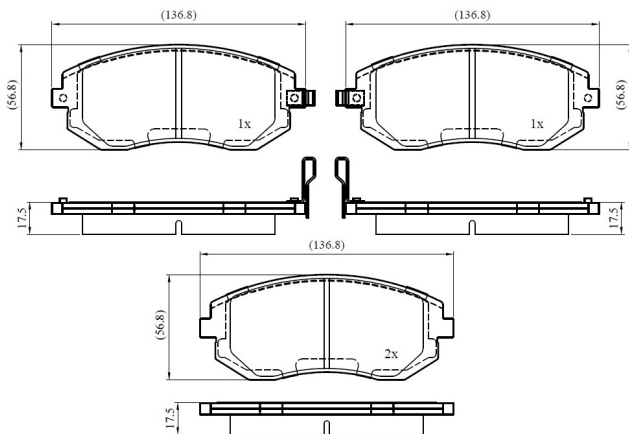

Make: SUBARU

Model: Impreza Saloon

Part Number: ADB33254

Vehicle Manufacturing/Engine:

ADB33254

Specifications

Fitting Position	:	Front
Model Date	:	2000-2009
Or. Caliper	:	

WVA	:	23865
FMSI	:	
Length	:	136.8
Width	:	56.8
Thickness	:	17.5