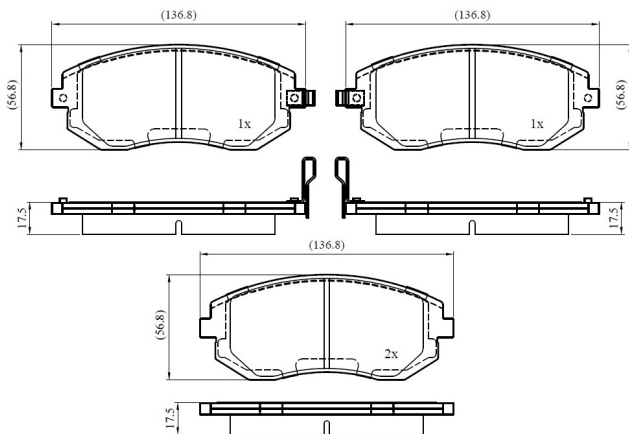

Make: SUBARU

Model: Impreza Saloon

Part Number: ADB33254

Vehicle Manufacturing/Engine:

ADB33254

Specifications

Fitting Position	:	Front
Model Date	:	2011-
Or. Caliper	:	

WVA	:	23865
FMSI	:	
Length	:	136.8
Width	:	56.8
Thickness	:	17.5