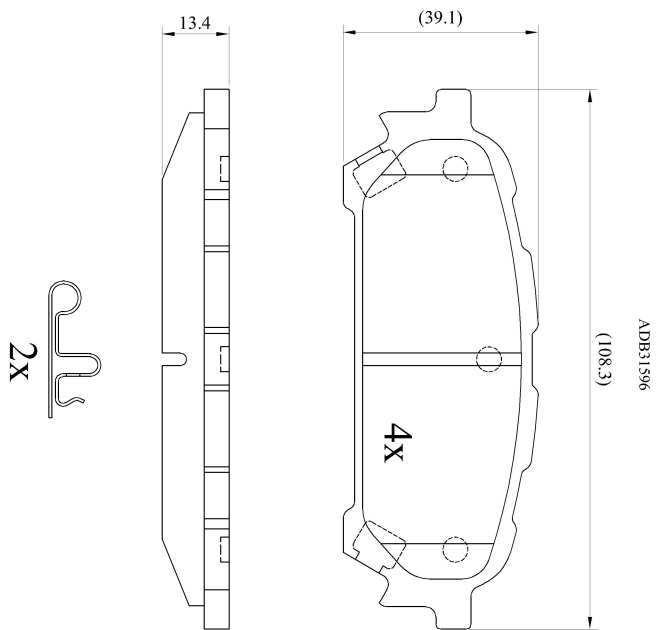

Make: SUBARU

Model: Impreza

Part Number: ADB31596

Vehicle Manufacturing/Engine:

Specifications

Fitting Position	:	Rear
Model Date	:	02/03-->
Or. Caliper	:	Akebono
WVA	:	24331
FMSI	:	
Length	:	108.3
Width	:	39.1
Thickness	:	13.4