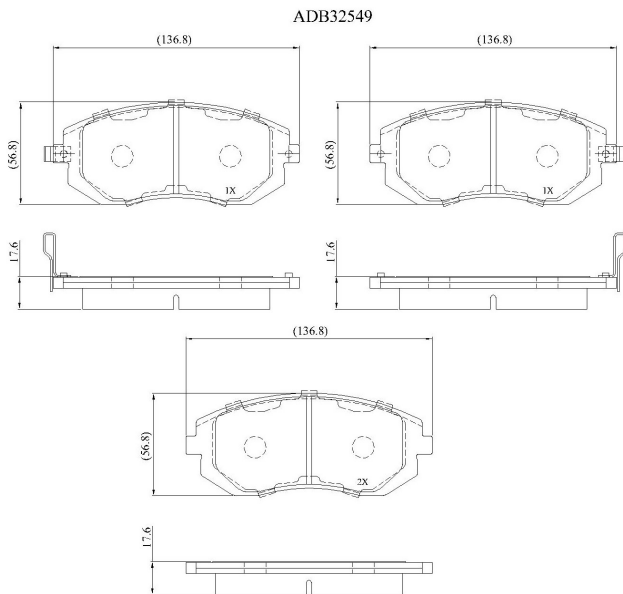

Make: SUBARU

Model: Impreza

Part Number: ADB32549

Vehicle Manufacturing/Engine:

Specifications

Fitting Position	:	Front
Model Date	:	05-Oct

Or. Caliper	:	
WVA	:	
FMSI	:	D929
Length	:	136.8
Width	:	56.8
Thickness	:	17.6