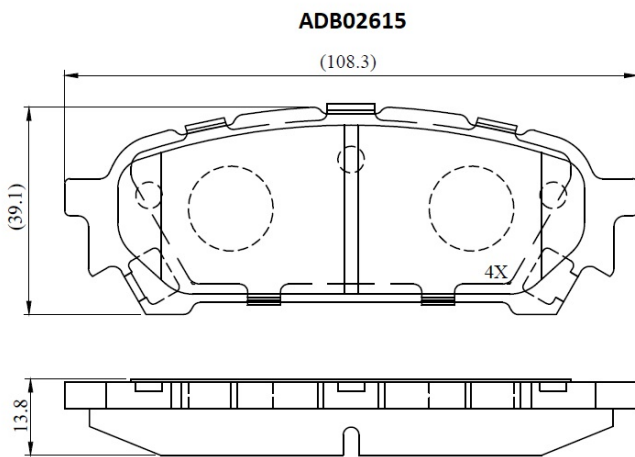

Make: SUBARU

Model: Impreza

Part Number: ADB02615

Vehicle Manufacturing/Engine:

Specifications

Fitting Position	:	Rear
Model Date	:	05-Jul
Or. Caliper	:	
WVA	:	

FMSI	:	D1004
Length	:	108.3
Width	:	39.1
Thickness	:	13.8