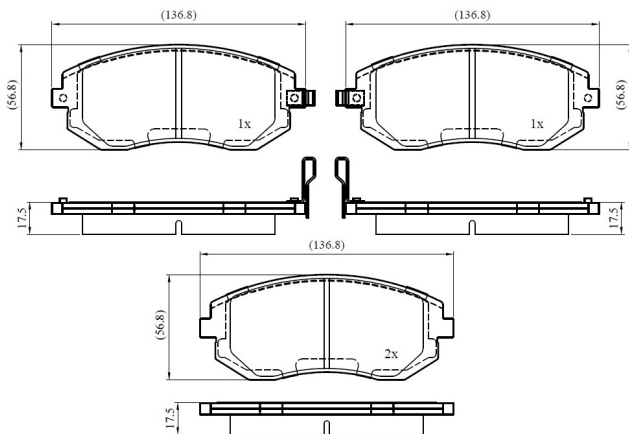

Make: SUBARU

Model: Legacy IV Estate

Part Number: ADB33254

Vehicle Manufacturing/Engine:

ADB33254

Specifications

Fitting Position	:	Front
Model Date	:	2003-2005
Or. Caliper	:	

WVA	:	23865
FMSI	:	
Length	:	136.8
Width	:	56.8
Thickness	:	17.5