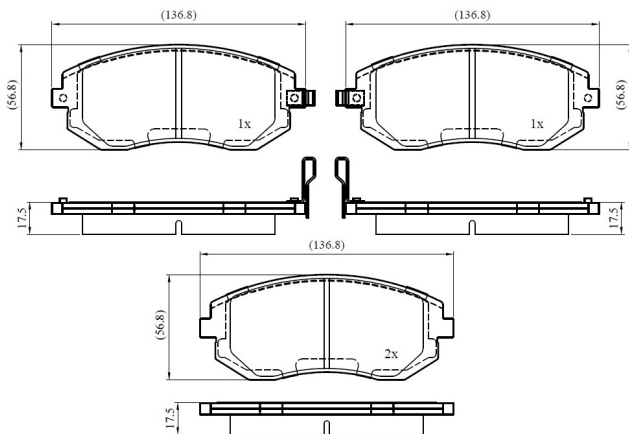

Make: SUBARU

Model: Legacy IV Estate

Part Number: ADB33254

Vehicle Manufacturing/Engine:

ADB33254

Specifications

Fitting Position	:	Front
Model Date	:	2007-2009
Or. Caliper	:	

WVA	:	23865
FMSI	:	
Length	:	136.8
Width	:	56.8
Thickness	:	17.5