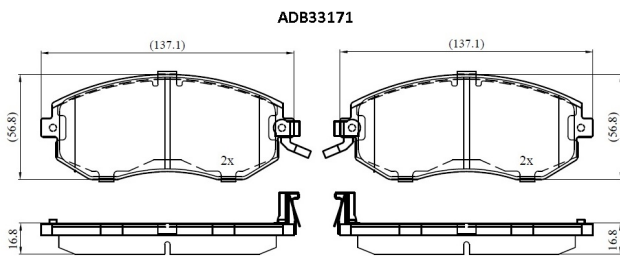

Make: SUBARU

Model: LEGACY V Estate

Part Number: ADB33171

Vehicle Manufacturing/Engine:

Specifications

Fitting Position	:	Front
Model Date	:	2012-2014
Or. Caliper	:	
WVA	:	25760
FMSI	:	
Length	:	137.3
Width	:	56.8

Thickness : 16.7