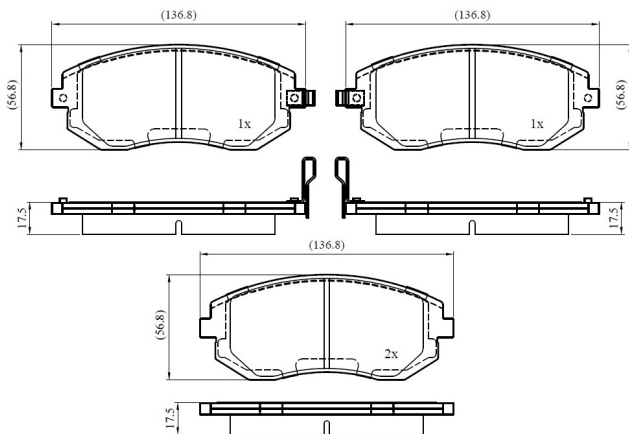

Make: SUBARU

Model: LEGACY V Estate

Part Number: ADB33254

Vehicle Manufacturing/Engine:

ADB33254

Specifications

Fitting Position	:	Front
Model Date	:	2009-2014
Or. Caliper	:	

WVA	:	23865
FMSI	:	
Length	:	136.8
Width	:	56.8
Thickness	:	17.5