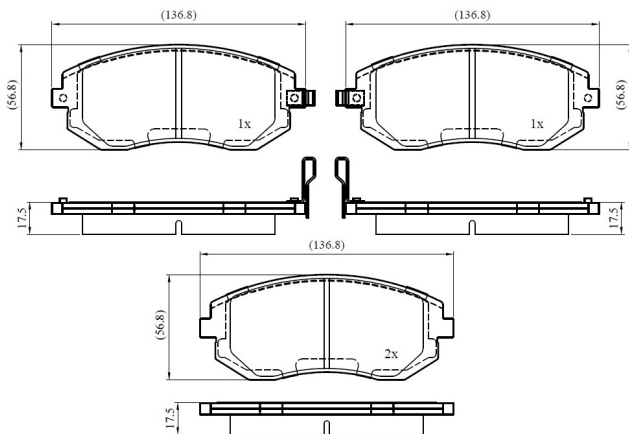

Make: SUBARU

Model: LEGACY V

Part Number: ADB33254

Vehicle Manufacturing/Engine:

ADB33254

Specifications

Fitting Position	:	Front
Model Date	:	2009-2015
Or. Caliper	:	

WVA	:	23865
FMSI	:	
Length	:	136.8
Width	:	56.8
Thickness	:	17.5