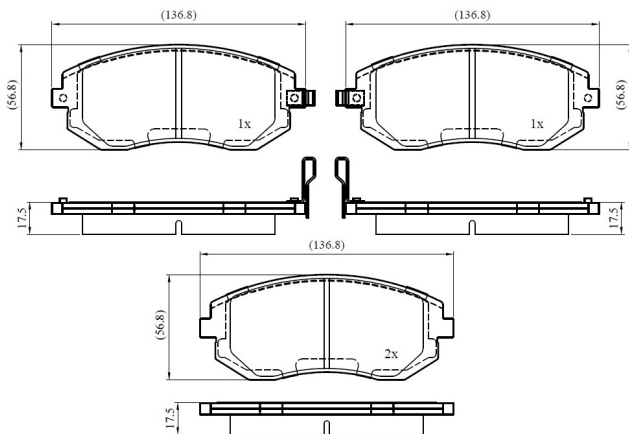

Make: SUBARU

Model: LEGACY V

Part Number: ADB33254

Vehicle Manufacturing/Engine:

ADB33254

Specifications

Fitting Position	:	Front
Model Date	:	2009-2011
Or. Caliper	:	

WVA	:	23865
FMSI	:	
Length	:	136.8
Width	:	56.8
Thickness	:	17.5