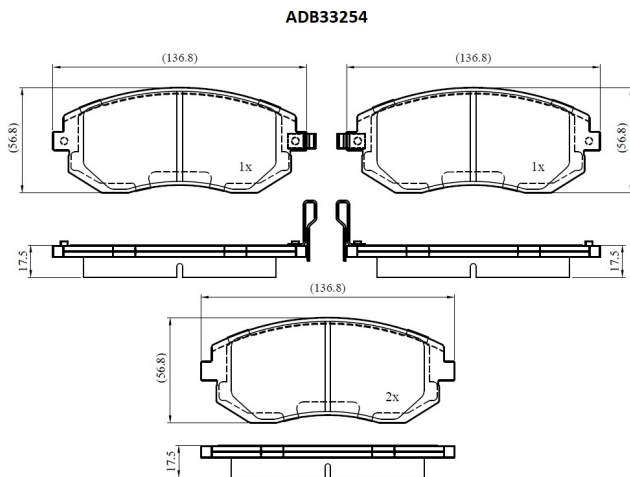

Make: SUBARU

Model: LEGACY V

Part Number: ADB33254

Vehicle Manufacturing/Engine:

Specifications

Fitting Position	:	Front
Model Date	:	2012-2014
Or. Caliper	:	

WVA	:	23865
FMSI	:	
Length	:	136.8
Width	:	56.8
Thickness	:	17.5