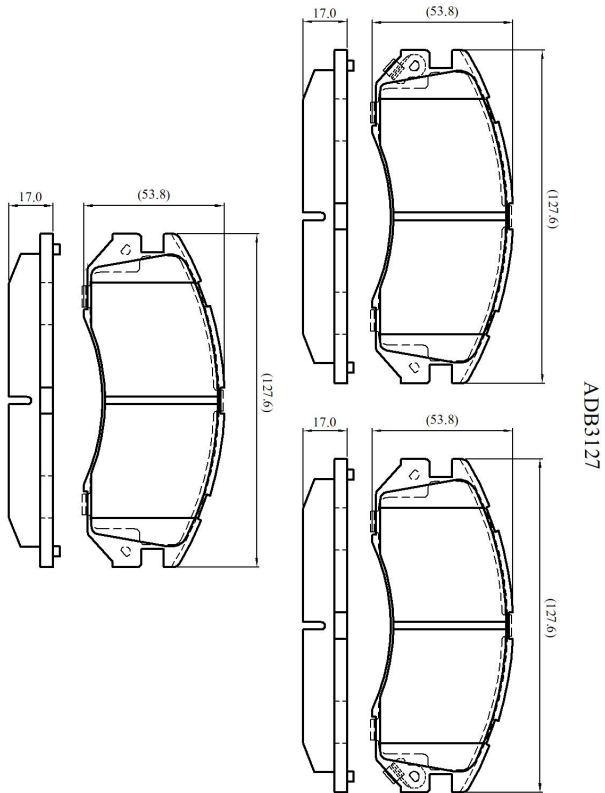

Make: SUBARU

Model: Legacy

Part Number: ADB3127

Vehicle Manufacturing/Engine:

Specifications

Fitting Position	:	Front
Model Date	:	01/90-08/94

Or. Caliper	:	Akebono
WVA	:	21496
FMSI	:	
Length	:	127.6
Width	:	53.8
Thickness	:	17