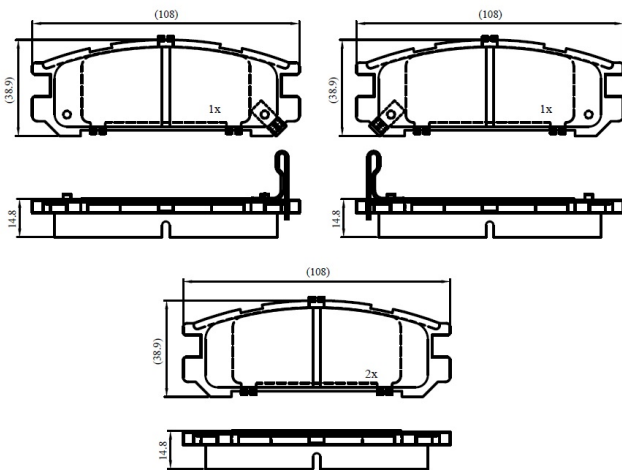

Make: SUBARU

Model: Legacy

Part Number: ADB3218

Vehicle Manufacturing/Engine:

ADB3218

Specifications

Fitting Position	:	Rear
Model Date	:	01/90-08/94
Or. Caliper	:	Akebono

WVA	:	21705
FMSI	:	
Length	:	108
Width	:	38.9
Thickness	:	14.8