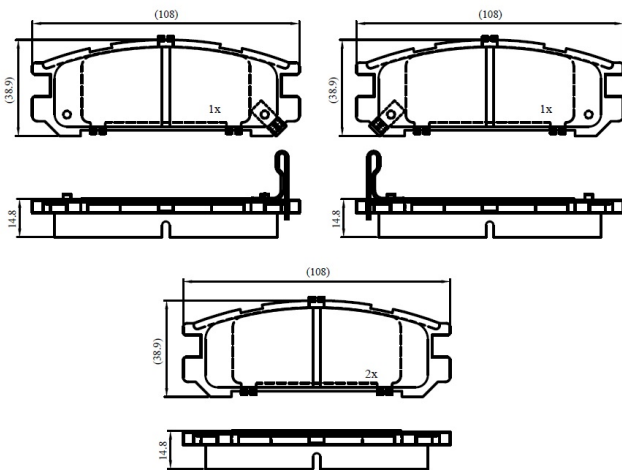

Make: SUBARU

Model: Legacy

Part Number: ADB3218

Vehicle Manufacturing/Engine:

ADB3218

Specifications

Fitting Position	:	Rear
Model Date	:	01/94->
Or. Caliper	:	Akebono

WVA	:	21705
FMSI	:	
Length	:	108
Width	:	38.9
Thickness	:	14.8