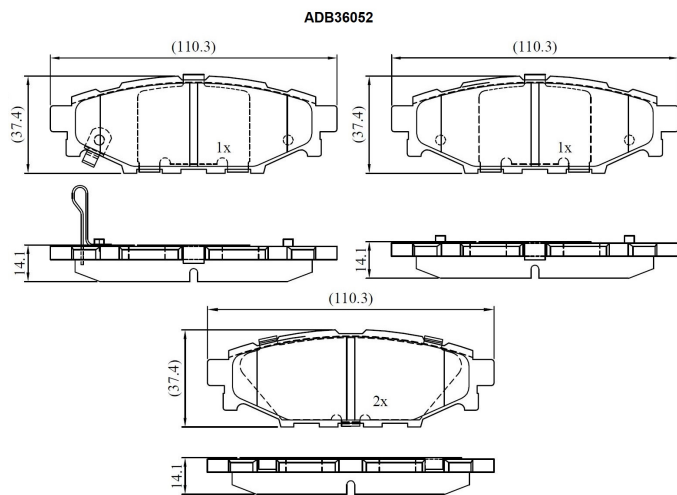

Make: SUBARU

Model: Outback

Part Number: ADB36052

Vehicle Manufacturing/Engine:

Specifications

Fitting Position	:	Rear
Model Date	:	03-Sep
Or. Caliper	:	

WVA	:	
FMSI	:	
Length	:	110.3
Width	:	37.5
Thickness	:	14.70/14.10