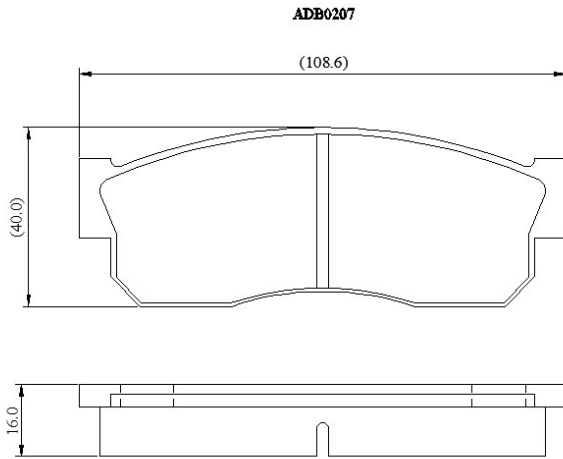

Make: SUBARU

Model: Sumo 1.0 Van

Part Number: ADB0207

Vehicle Manufacturing/Engine:

Specifications

Fitting Position	:	Front
Model Date	:	01/88-05/94
Or. Caliper	:	Sumitomo
WVA	:	20958

FMSI	:	
Length	:	108.5
Width	:	40
Thickness	:	16