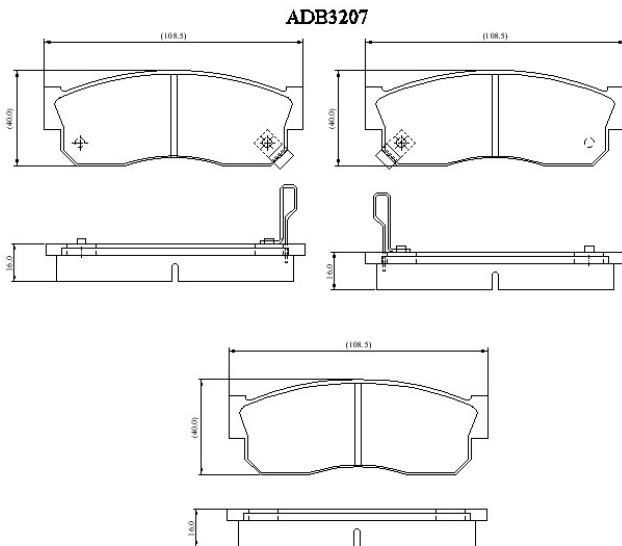

Make: SUBARU

Model: Sumo 1.0 Van

Part Number: ADB3207

Vehicle Manufacturing/Engine:

Specifications

Fitting Position	:	Front
Model Date	:	01/88-05/94

Or. Caliper	:	Sumitomo
WVA	:	2,12,24,20,958
FMSI	:	
Length	:	108.5
Width	:	40
Thickness	:	16