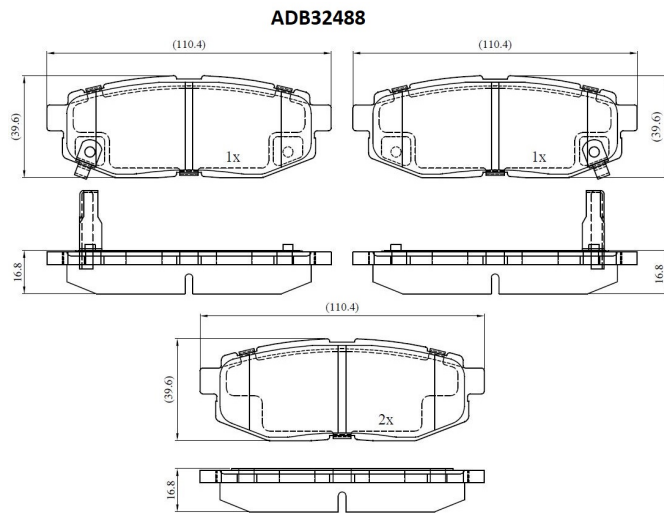

Make: SUBARU

Model: Tribeca

Part Number: ADB32488

Vehicle Manufacturing/Engine:

Specifications

Fitting Position	:	Rear
Model Date	:	2006-
Or. Caliper	:	

WVA	:	
FMSI	:	
Length	:	110.4
Width	:	39.6
Thickness	:	16.8