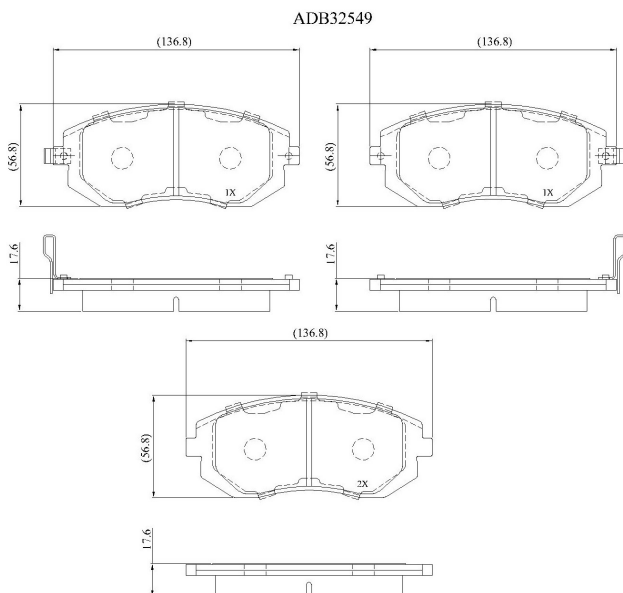

Make: SUBARU

Model: TRUCK

Part Number: ADB32549

Vehicle Manufacturing/Engine:

Specifications

Fitting Position	:	Front
Model Date	:	03-Jun

Or. Caliper	:	
WVA	:	
FMSI	:	D929
Length	:	136.8
Width	:	56.8
Thickness	:	17.6