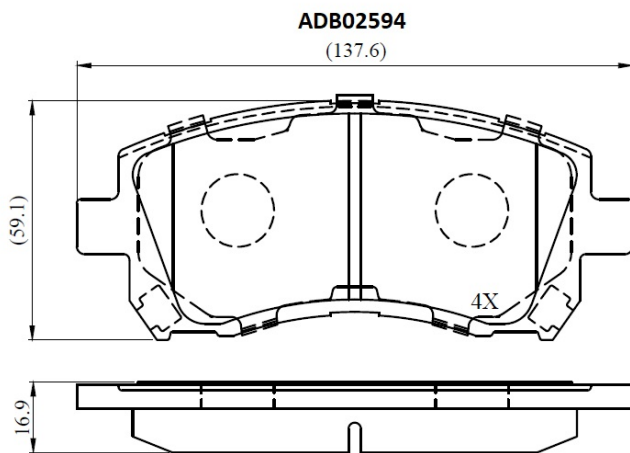

Make: SUBARU

Model: TRUCK

Part Number: ADB02594

Vehicle Manufacturing/Engine:

Specifications

Fitting Position	:	Front
Model Date	:	98-02
Or. Caliper	:	
WVA	:	

FMSI	:	D721
Length	:	177.5
Width	:	59.2
Thickness	:	18