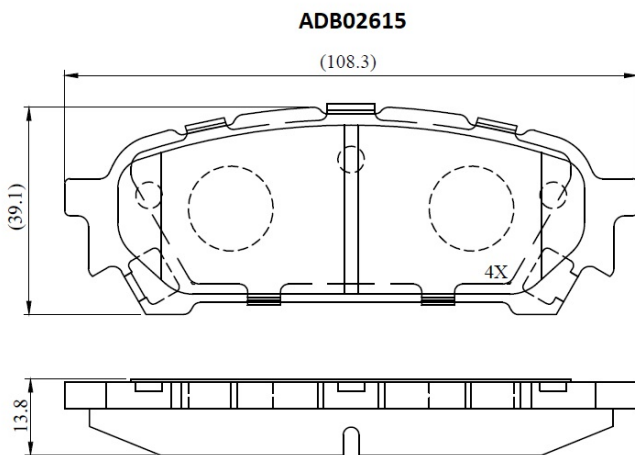

Make: SUBARU

Model: TRUCK

Part Number: ADB02615

Vehicle Manufacturing/Engine:

Specifications

Fitting Position	:	Rear
Model Date	:	04-Aug
Or. Caliper	:	
WVA	:	

FMSI	:	D1004
Length	:	108.3
Width	:	39.1
Thickness	:	13.8