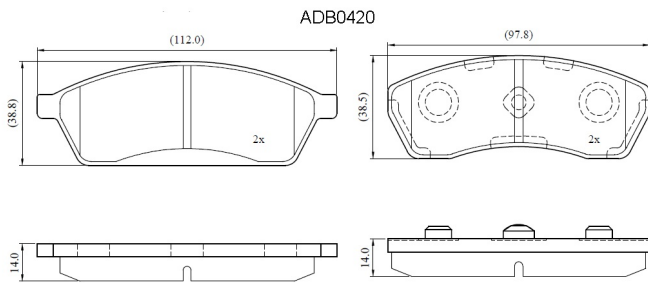

Make: SUBARU

Model: Vivio

Part Number: ADB0420

Vehicle Manufacturing/Engine:

Specifications

Fitting Position	:	Front
Model Date	:	11/92-03/95
Or. Caliper	:	Lucas
WVA	:	23379
FMSI	:	
Length	:	97.8/112.0
Width	:	38.8/38.5

Thickness

:

14