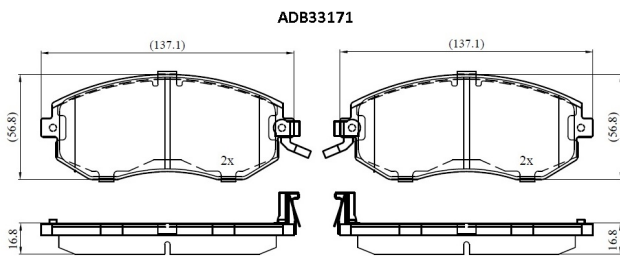

Make: SUBARU

Model: XV

Part Number: ADB33171

Vehicle Manufacturing/Engine:

Specifications

Fitting Position	:	Front
Model Date	:	2012-
Or. Caliper	:	
WVA	:	25760
FMSI	:	
Length	:	137.3
Width	:	56.8

Thickness

:

16.7